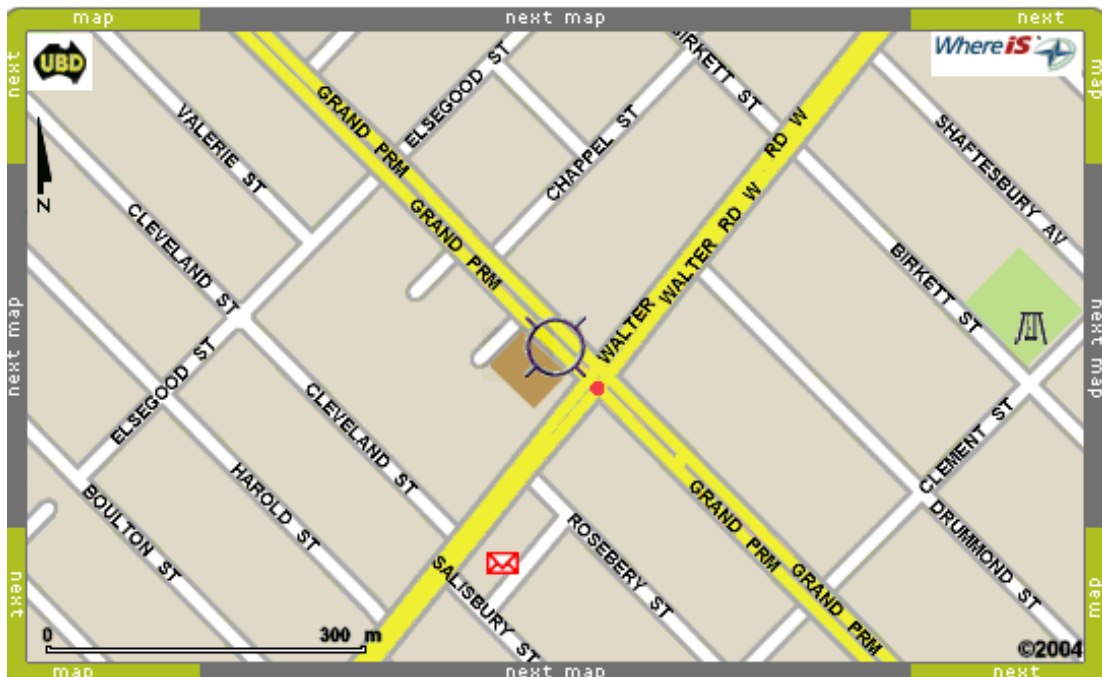

BOWRA & O'DEA

FUNERAL DIRECTORS

DIANELLA

Manager: Jenny McClelland

Location: 231 Grand Promenade Dianella WA 6059 (cnr Walter Rd)

Telephone: 9229 7700

Facsimile: 9271 3118

Car Parking (onsite): 1 ACROD at rear

Car Parking (offsite): Laneway parking

Chapel Seating: 50