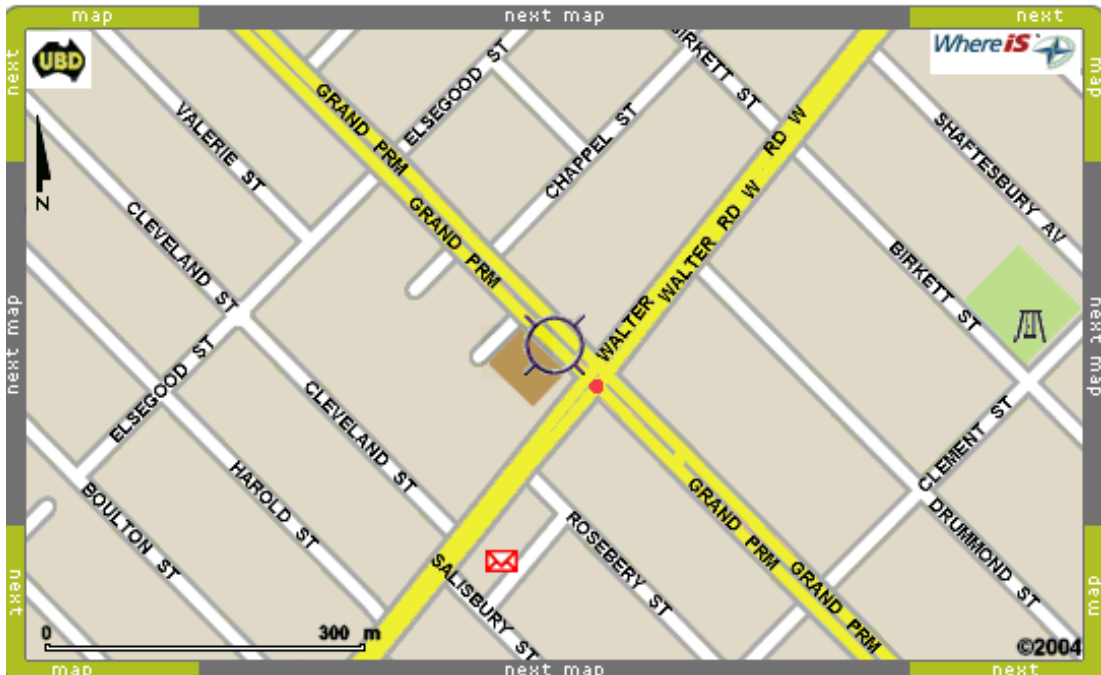

BOWRA & O'DEA

FUNERAL DIRECTORS

Leanne O'Dea

Manager: Jenny McClelland

Location: 231 Grand Promenade Dianella WA 6059 (cnr Walter Rd)

Telephone: 9229 7711

Facsimile: 9271 3118

Car Parking (onsite): 1 ACROD at rear

Car Parking (offsite): Laneway parking

Chapel Seating: 50