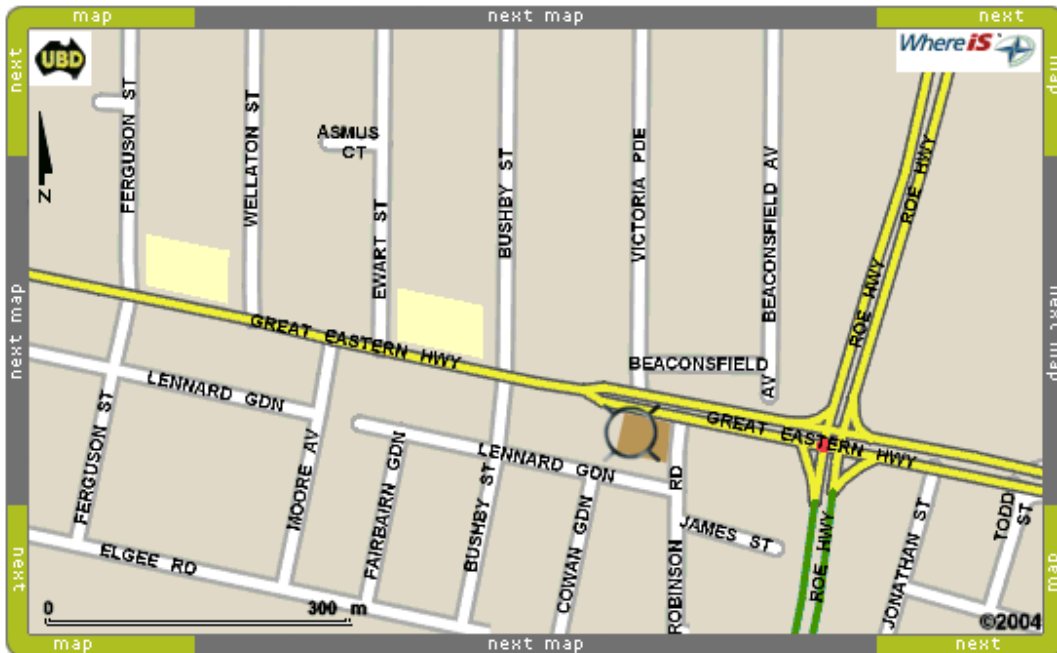

Location: 131 Great Eastern Hwy Midland WA 6056 (cnr. Robinson Rd)

Telephone: 9229 7255

Facsimile: 9274 4248

Car Parking (onsite): 2 ACROD and 38 others

Car Parking (offsite): Nil

Chapel Seating: 100