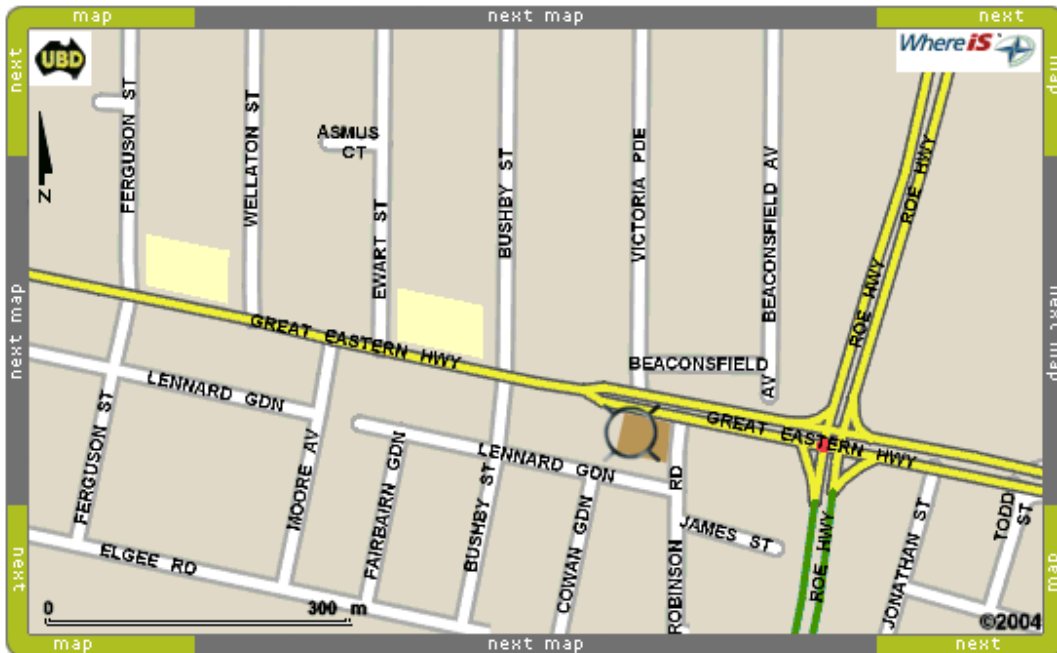

BOWRA & O'DEA

FUNERAL DIRECTORS

MIDLAND

Manager: Deanna Whitehouse

Location: 131 Great Eastern Hwy Midland WA 6056 (cnr. Robinson Rd)

Telephone: 9229 7255

Facsimile: 9274 4248

Car Parking (onsite): 2 ACROD and 38 others

Car Parking (offsite): Nil

Chapel Seating: 100