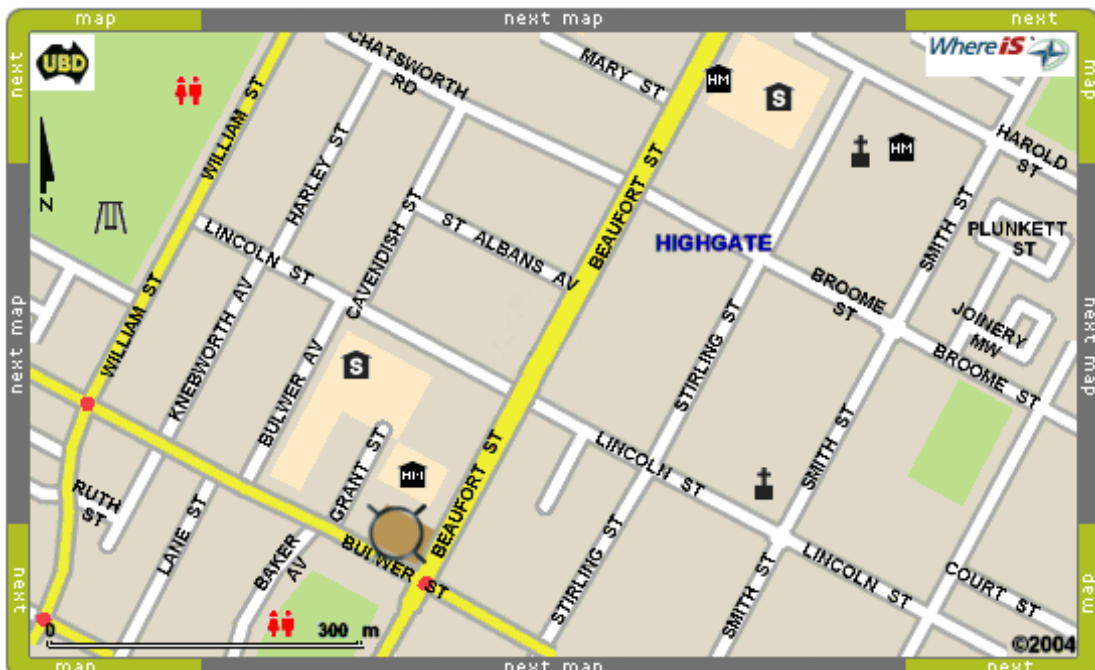

## Operations/Mortuary Complex

*Operations Manager:* Keith Laird

*Mortuary Manager:* Sally Weaver

*Location:* 359 Beaufort St Highgate WA 6003 (cnr Bulwer St)

*Chapel Seating:* 26